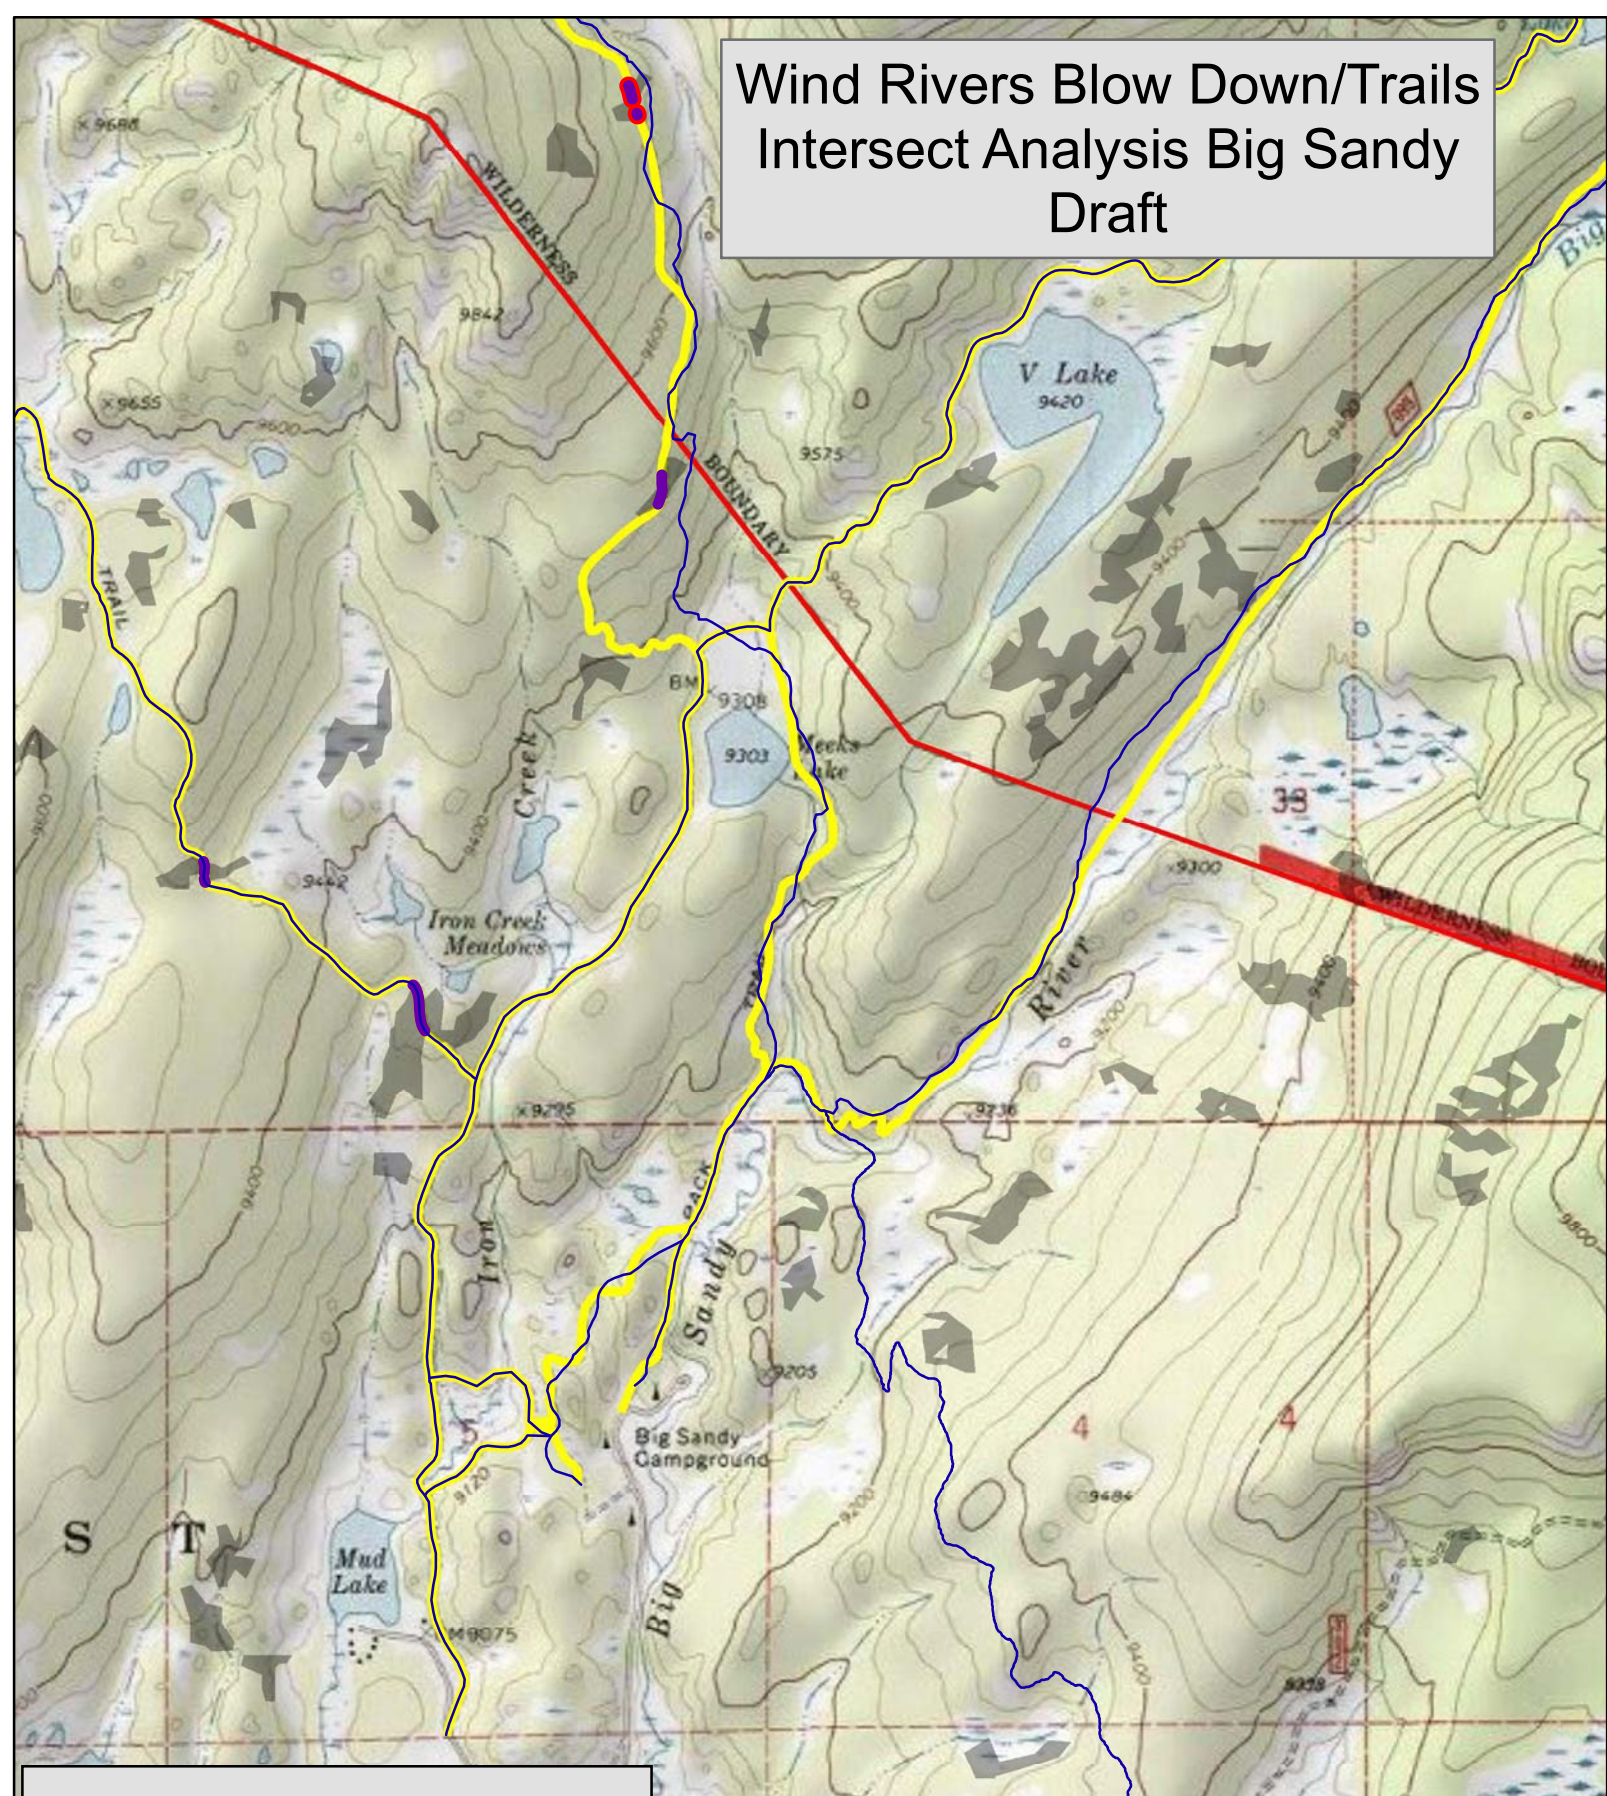

Wind Rivers Blow Down/Trails Intersect Analysis Big Sandy Draft

- Blowdown_Trail_Intersect_Total 5547Feet
- BTWild_Intersect 3593Feet
- GTAC Blowdown Data
- Trails
- LandBtwild
- LandBtforest

0 0.25 0.5 1 Miles